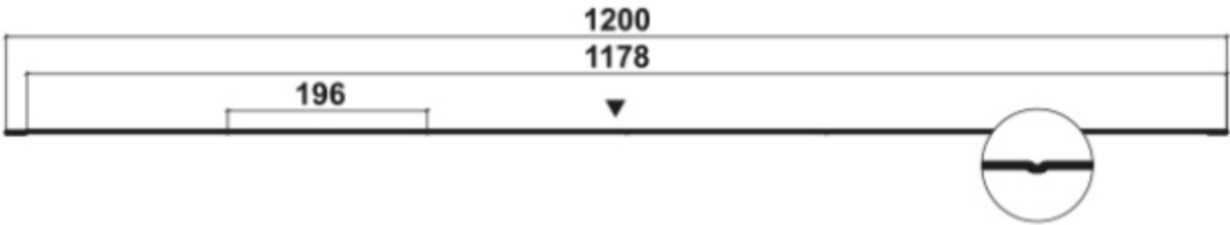

# Ruukki Hyygge

Ruukki® Hyygge is an innovative roofing product perfectly matching modern architectural trends with its simple and elegant form. It is available in one version - with grooves, which provides your roof modern and fashionable look.

# Properties

Profile Height	26 mm
Effective width	1178 mm
Total width	1200 mm
Effective length	290 mm
Total length	343 mm
Material thickness / weight per m2	0.6 mm / 2.35 kg
Sales unit	m2
Area of the roof / pcs	0.34 m2
Minimum Slope Distance	25°
Other technical information	Pural BT Matt and GreenCoat Purex coating