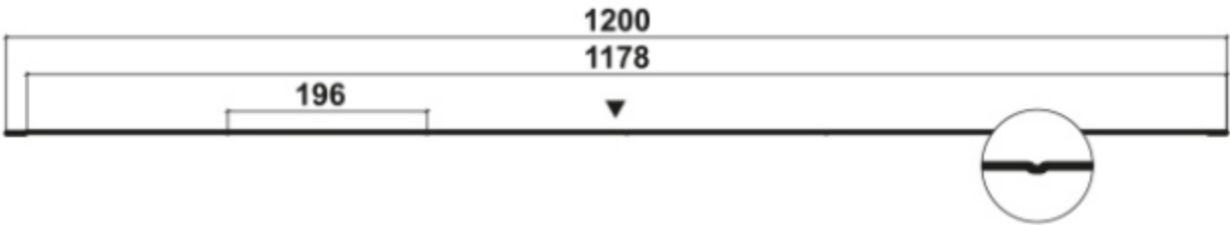

# Ruukki Hyygge

Ruukki® Hyygge is an innovative roofing product perfectly matching modern architectural trends with its simple and elegant form. It is available in one version - with grooves, which provides your roof modern and fashionable look.

# Properties

Profile Height	26 mm
Effective width	1178 mm
Total width	1200 mm
Effective length	290 mm
Total length	343 mm
Material thickness / weight per m2	0.6 mm / 2.35 kg
Sales unit	m2
Area of the roof / pcs	0.34 m2
Minimum Slope Distance	25°
Other technical information	Pural BT Matt and GreenCoat Purex coating